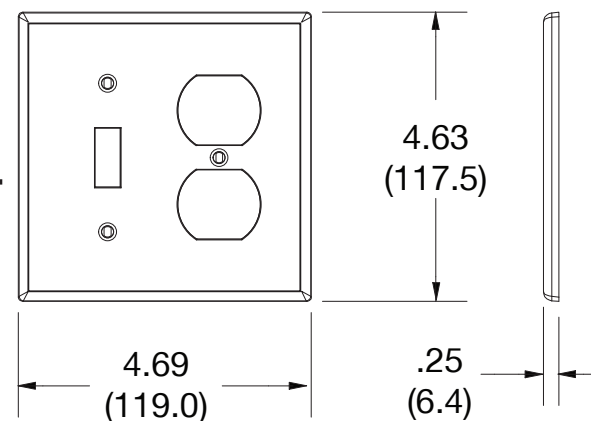

Ordering Information

Description	Gang	Color	UPC Number	Catalog Number
Duplex receptacle and toggle switch wallplate, smooth satin finish, for use with 1 duplex receptacle and 1 toggle switch	2	Black	883778311437	P18BK

Listings

cULus Listed

Specifications

Material	Polycarbonate thermoplastic
Thickness	.25 (6.4)
Orientation	Orientation
Mounting	Screw
Mounting Screws	Painted steel
Dimensions	4.63 in x 4.69 in x 0.25 in
Flammability	UL 94 V2

Dimensions in Inches (mm)

Specifications subject to change without notice