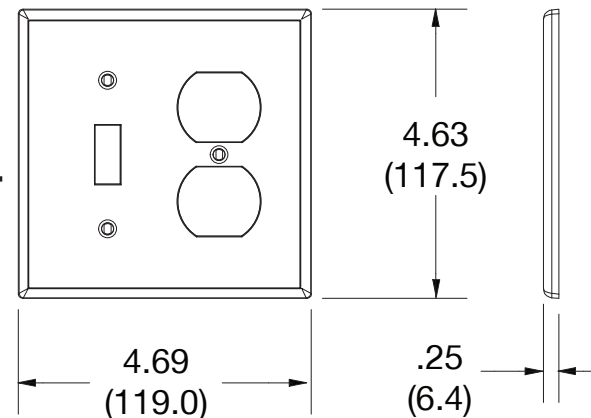

### Ordering Information

Description	Gang	Color	UPC Number	Catalog Number
Duplex receptacle and toggle switch wallplate, smooth satin finish, for use with 1 duplex receptacle and 1 toggle switch	2	Ivory	883778311451	<b>P18I</b>

### Specifications

Material	Polycarbonate thermoplastic
Thickness	.25 (6.4)
Orientation	Orientation
Mounting	Screw
Mounting Screws	Painted steel
Dimensions	4.63 in x 4.69 in x 0.25 in
Flammability	UL 94 V2

Dimensions in Inches (mm)

Specifications subject to change without notice