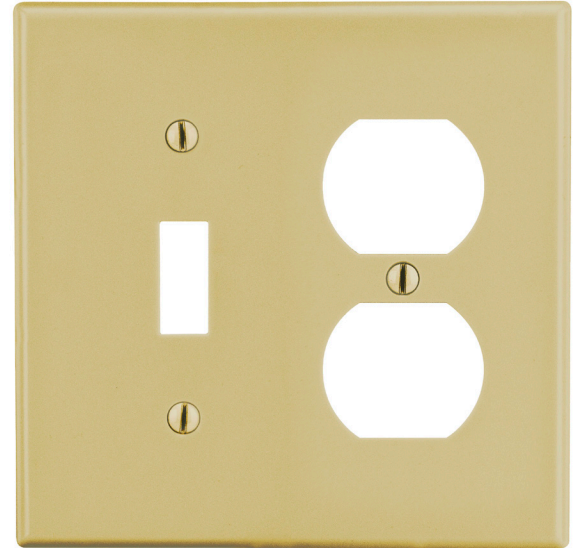

## Wallplate Duplex and Toggle 2-Gang

### Features

- High-impact, self-extinguishing polycarbonate material
- More rigid; sharp lines and less dimpling
- Smooth satin finish; blends into wall with an optimum finish

### Ordering Information

Description	Gang	Color	UPC Number	Catalog Number
Duplex receptacle and toggle switch wallplate, smooth satin finish, for use with 1 duplex receptacle and 1 toggle switch	2	Ivory	883778311451	<b>P18I</b>