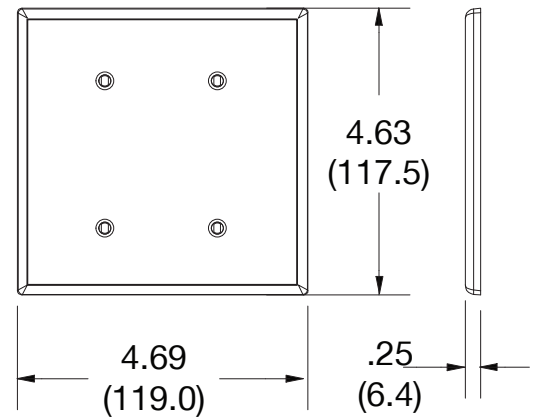

### Ordering Information

Description	Gang	Color	UPC Number	Catalog Number
Blank box mount wallplate, smooth satin finish, for use with for use with cover enclosure	2	White	883778315558	<b>P24W</b>

### Specifications

Material	Polycarbonate thermoplastic
Thickness	.25 (6.4)
Orientation	Orientation
Mounting	Screw
Mounting Screws	Painted steel
Dimensions	4.63 in x 4.69 in x 0.25 in
Flammability	UL 94 V2

Dimensions in Inches (mm)

Specifications subject to change without notice