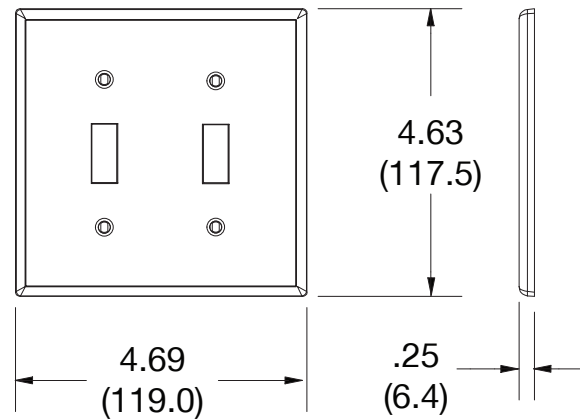

Wallplate Toggle 2-Gang

Features

- High-impact, self-extinguishing polycarbonate material
- More rigid; sharp lines and less dimpling
- Smooth satin finish; blends into wall with an optimum finish

Ordering Information

Description	Gang	Color	UPC Number	Catalog Number
Toggle switch wallplate, smooth satin finish, for use with 2 toggle switches	2	Light Almond	883778312274	P2LA

Listings

cULus Listed

Specifications

Material	Polycarbonate thermoplastic
Thickness	.25 (6.4)
Orientation	Orientation
Mounting	Screw
Mounting Screws	Painted steel
Dimensions	4.63 in x 4.69 in x 0.25 in
Flammability	UL 94 V2

Dimensions in Inches (mm)

Specifications subject to change without notice