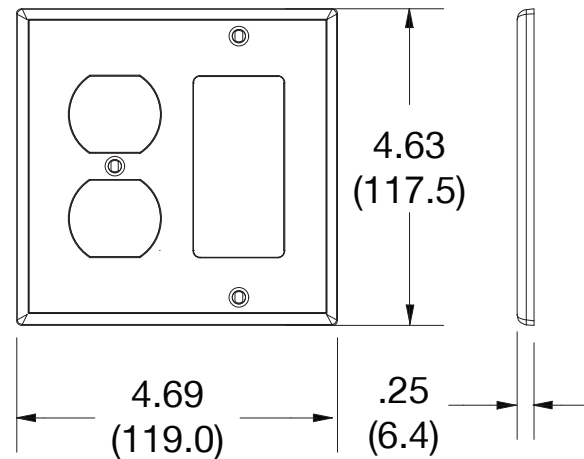

### Ordering Information

Description	Gang	Color	UPC Number	Catalog Number
Duplex and decorator wallplate, smooth satin finish, for use with 1 duplex receptacle and 1 decorator device	2	Light Almond	883778313066	<b>P826LA</b>

### Specifications

Material	Polycarbonate thermoplastic
Thickness	.25 (6.4)
Orientation	Orientation
Mounting	Screw
Mounting Screws	Painted steel
Dimensions	4.63 in x 4.69 in x 0.25 in
Flammability	UL 94 V2

Dimensions in Inches (mm)

Specifications subject to change without notice