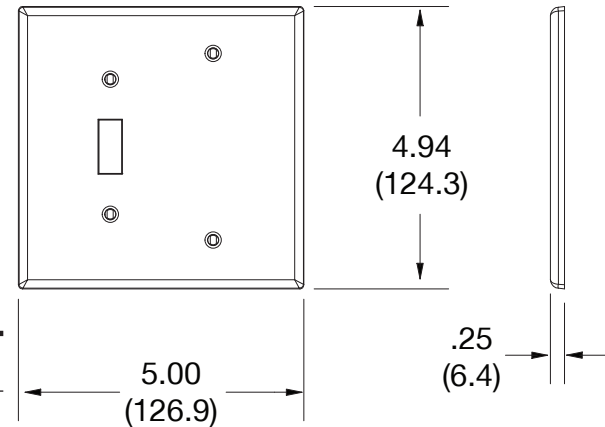

Wallplate Toggle and Blank Box Mount 2-Gang

Features

- High-impact, self-extinguishing polycarbonate material
- More rigid; sharp lines and less dimpling
- Smooth satin finish; blends into wall with an optimum finish

Ordering Information

Description	Gang	Color	UPC Number	Catalog Number
Mid-size wallplate with 1.40" opening, smooth satin finish, for use with coaxial	1	White	883778313325	PJ11W

Listings

cULus Listed

Specifications

Material	Polycarbonate thermoplastic
Thickness	.25 (6.4)
Orientation	Orientation
Mounting	Screw
Mounting Screws	Painted steel
Dimensions	4.94 in x 5.00 in x 0.25 in
Flammability	UL 94 V2