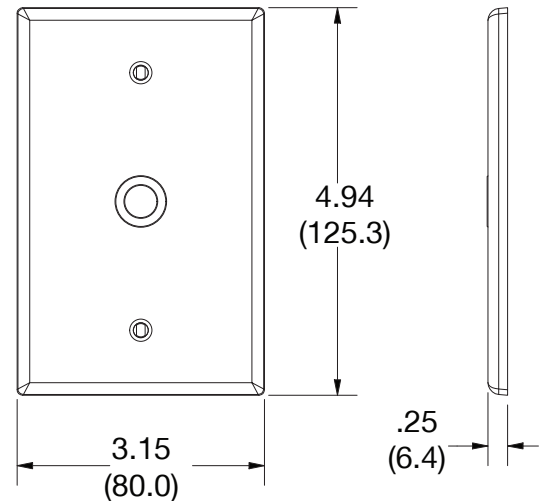

Mid-Size Wallplate 1.40" Opening Box Mount 1-Gang

Features

- High-impact, self-extinguishing polycarbonate material
- More rigid; sharp lines and less dimpling
- Smooth satin finish; blends into wall with an optimum finish

Ordering Information

Description	Gang	Color	UPC Number	Catalog Number
Mid-size wallplate with 1.40" opening, smooth satin finish, for use with coaxial	1	Light Almond	883778313318	PJ11LA

Listings

cULus Listed

Specifications

Material	Polycarbonate thermoplastic
Thickness	.25 (6.4)
Orientation	Orientation
Mounting	Screw
Mounting Screws	Painted steel
Dimensions	4.94 in x 3.15 in x 0.25 in
Flammability	UL 94 V2

Dimensions in Inches (mm)

Specifications subject to change without notice