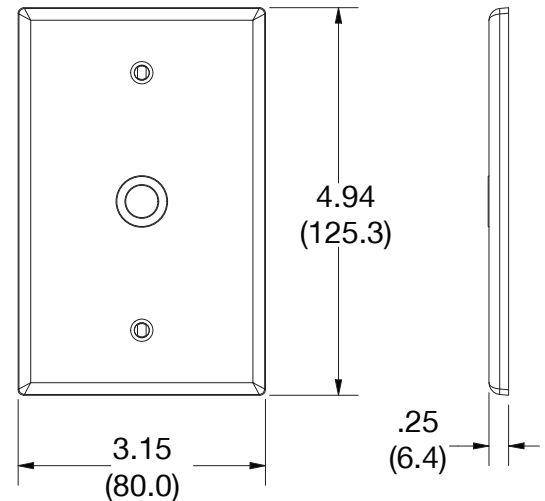

## Mid-Size Wallplate 1.40" Opening Box Mount 1-Gang

### Ordering Information

Description	Gang	Color	UPC Number	Catalog Number
Mid-size wallplate with 1.40" opening, smooth satin finish, for use with coaxial	1	White	883778313325	PJ11W

### Specifications

Material	Polycarbonate thermoplastic
Thickness	.25 (6.4)
Orientation	Orientation
Mounting	Screw
Mounting Screws	Painted steel
Dimensions	4.94 in x 3.15 in x 0.25 in
Flammability	UL 94 V2