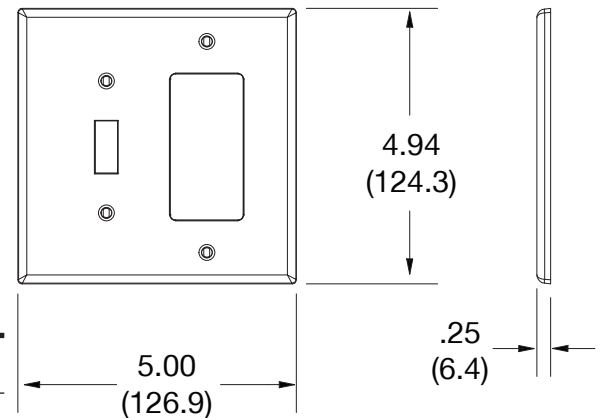

### Ordering Information

Description	Gang	Color	UPC Number	Catalog Number
Mid-size toggle and blank box mount wallplate, smooth satin finish, for use with toggle switch and blank	2	Brown	883778313332	<b>PJ126</b>

### Specifications

Material	Polycarbonate thermoplastic
Thickness	.25 (6.4)
Orientation	Orientation
Mounting	Screw
Mounting Screws	Painted steel
Dimensions	4.94 in x 5.00 in x 0.25 in
Flammability	UL 94 V2