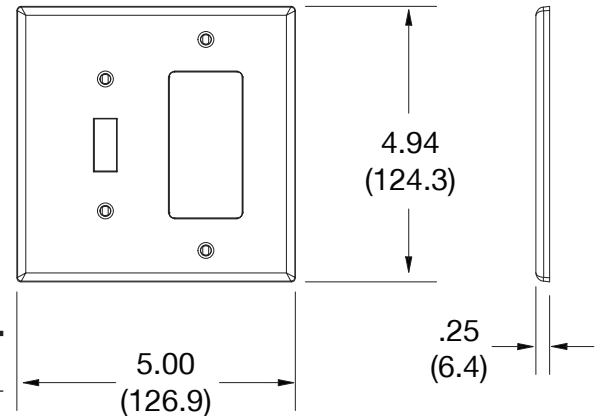

Wallplate Toggle and Blank Box Mount 2-Gang

Features

- High-impact, self-extinguishing polycarbonate material
- More rigid; sharp lines and less dimpling
- Smooth satin finish; blends into wall with an optimum finish

Ordering Information

Description	Gang	Color	UPC Number	Catalog Number
Mid-size toggle and blank box mount wallplate, smooth satin finish, for use with toggle switch and blank	2	Ivory	883778313363	PJ126I

Listings

cULus Listed

Specifications

Material	Polycarbonate thermoplastic
Thickness	.25 (6.4)
Orientation	Orientation
Mounting	Screw
Mounting Screws	Painted steel
Dimensions	4.94 in x 5.00 in x 0.25 in
Flammability	UL 94 V2