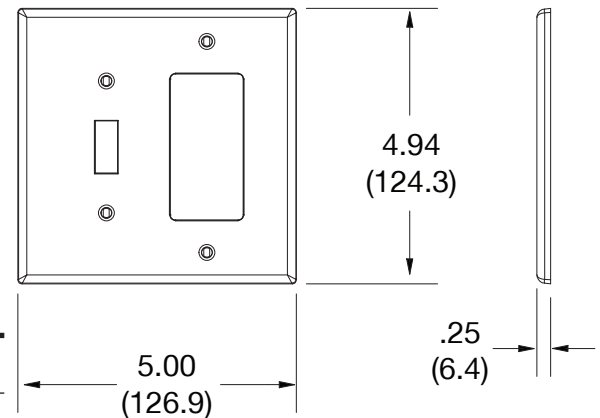

Wallplate Toggle and Blank Box Mount 2-Gang

Features

- High-impact, self-extinguishing polycarbonate material
- More rigid; sharp lines and less dimpling
- Smooth satin finish; blends into wall with an optimum finish

Ordering Information

Description	Gang	Color	UPC Number	Catalog Number
Mid-size toggle and blank box mount wallplate, smooth satin finish, for use with toggle switch and blank	2	Light Almond	883778313370	PJ126LA

Listings

cULus Listed

Specifications

Material	Polycarbonate thermoplastic
Thickness	.25 (6.4)
Orientation	Orientation
Mounting	Screw
Mounting Screws	Painted steel
Dimensions	4.94 in x 5.00 in x 0.25 in
Flammability	UL 94 V2

Dimensions in Inches (mm)

Specifications subject to change without notice