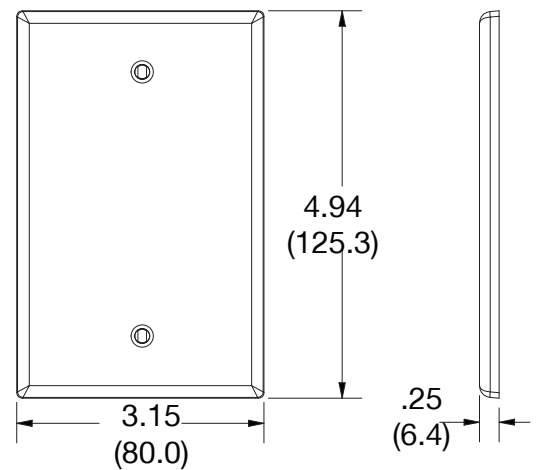

Mid-Size Wallplate Blank Box Mount 1-Gang

Features

- High-impact, self-extinguishing polycarbonate material
- More rigid; sharp lines and less dimpling
- Smooth satin finish; blends into wall with an optimum finish

Ordering Information

Description	Gang	Color	UPC Number	Catalog Number
Mid-size blank box mount wallplate, smooth satin finish, for use with cover enclosure	1	Gray	883778313479	PJ13GY

Listings

cULus Listed

Specifications

Material	Polycarbonate thermoplastic
Thickness	.25 (6.4)
Orientation	Orientation
Mounting	Screw
Mounting Screws	Painted steel
Dimensions	4.94 in x 3.15 in x 0.25 in
Flammability	UL 94 V2

Dimensions in Inches (mm)

Specifications subject to change without notice