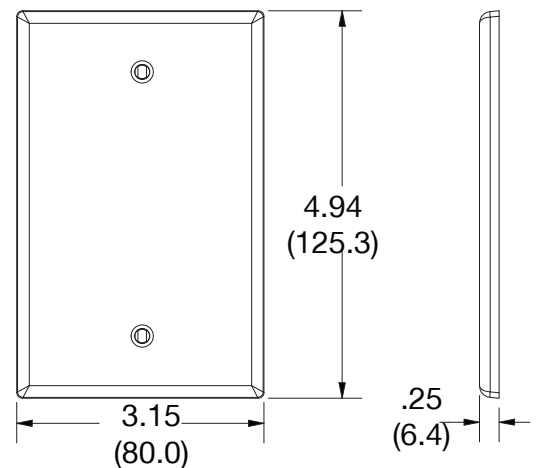

## Mid-Size Wallplate Blank Box Mount 1-Gang

### Ordering Information

Description	Gang	Color	UPC Number	Catalog Number
Mid-size blank box mount wallplate, smooth satin finish, for use with cover enclosure	1	Light Almond	883778313493	PJ13LA

### Specifications

Material	Polycarbonate thermoplastic
Thickness	.25 (6.4)
Orientation	Orientation
Mounting	Screw
Mounting Screws	Painted steel
Dimensions	4.94 in x 3.15 in x 0.25 in
Flammability	UL 94 V2

Dimensions in Inches (mm)

Specifications subject to change without notice