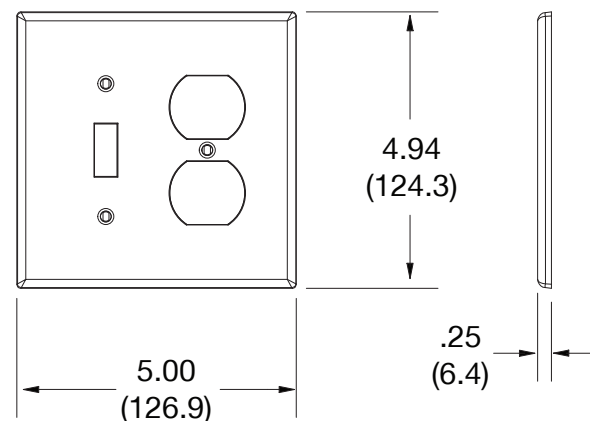

Wallplate Duplex and Toggle 2-Gang

Features

- High-impact, self-extinguishing polycarbonate material
- More rigid; sharp lines and less dimpling
- Smooth satin finish; blends into wall with an optimum finish

Ordering Information

Description	Gang	Color	UPC Number	Catalog Number
Mid-size duplex and toggle wallplate, smooth satin finish, for use with 1 duplex receptacle and 1 toggle switch	2	Light Almond	883778313554	PJ18LA

Listings

cULus Listed

Specifications

Material	Polycarbonate thermoplastic
Thickness	.25 (6.4)
Orientation	Orientation
Mounting	Screw
Mounting Screws	Painted steel
Dimensions	4.94 in x 5.00 in x 0.25 in
Flammability	UL 94 V2

Dimensions in Inches (mm)

Specifications subject to change without notice