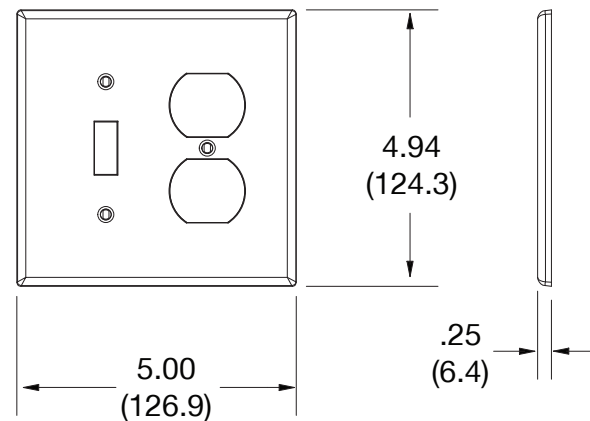

Wallplate Duplex and Toggle 2-Gang

Features

- High-impact, self-extinguishing polycarbonate material
- More rigid; sharp lines and less dimpling
- Smooth satin finish; blends into wall with an optimum finish

Ordering Information

Description	Gang	Color	UPC Number	Catalog Number
Mid-size duplex and toggle wallplate, smooth satin finish, for use with 1 duplex receptacle and 1 toggle switch	2	White	883778313578	PJ18W

Listings

cULus Listed

Specifications

Material	Polycarbonate thermoplastic
Thickness	.25 (6.4)
Orientation	Orientation
Mounting	Screw
Mounting Screws	Painted steel
Dimensions	4.94 in x 5.00 in x 0.25 in
Flammability	UL 94 V2