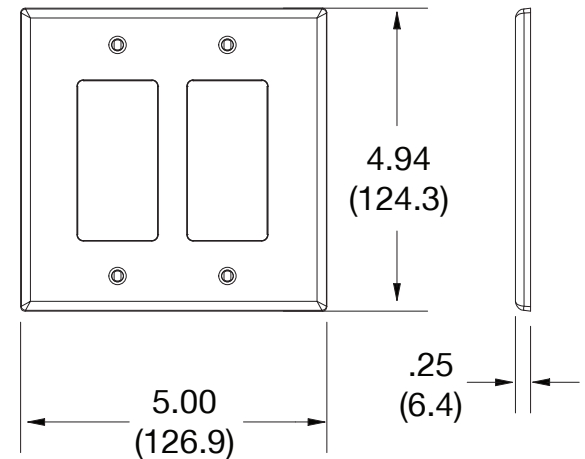

Mid-Size Wallplate Decorator 2-Gang

Features

- High-impact, self-extinguishing polycarbonate material
- More rigid; sharp lines and less dimpling
- Smooth satin finish; blends into wall with an optimum finish

Ordering Information

Description	Gang	Color	UPC Number	Catalog Number
Mid-size blank box mount wallplate, smooth satin finish, for use with decorator devices	2	Brown	883778313776	PJ262

Listings

cULus Listed

Specifications

Material	Polycarbonate thermoplastic
Thickness	.25 (6.4)
Orientation	Orientation
Mounting	Screw
Mounting Screws	Painted steel
Dimensions	4.94 in x 5.00 in x 0.25 in
Flammability	UL 94 V2