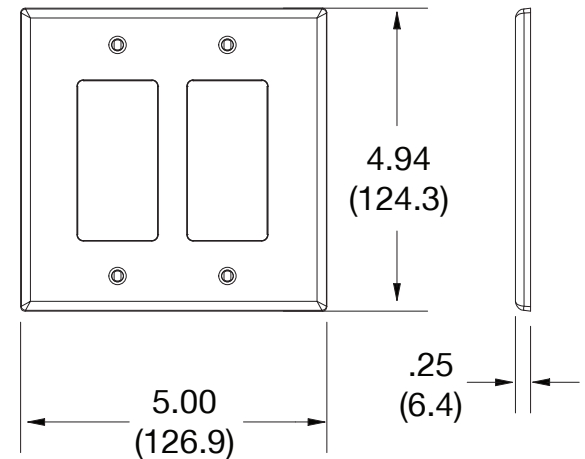

Mid-Size Wallplate Decorator 2-Gang

Features

- High-impact, self-extinguishing polycarbonate material
- More rigid; sharp lines and less dimpling
- Smooth satin finish; blends into wall with an optimum finish

Ordering Information

Description	Gang	Color	UPC Number	Catalog Number
Mid-size blank box mount wallplate, smooth satin finish, for use with decorator devices	2	Light Almond	883778313813	PJ262LA

Listings

cULus Listed

Specifications

Material	Polycarbonate thermoplastic
Thickness	.25 (6.4)
Orientation	Orientation
Mounting	Screw
Mounting Screws	Painted steel
Dimensions	4.94 in x 5.00 in x 0.25 in
Flammability	UL 94 V2

Dimensions in Inches (mm)

Specifications subject to change without notice