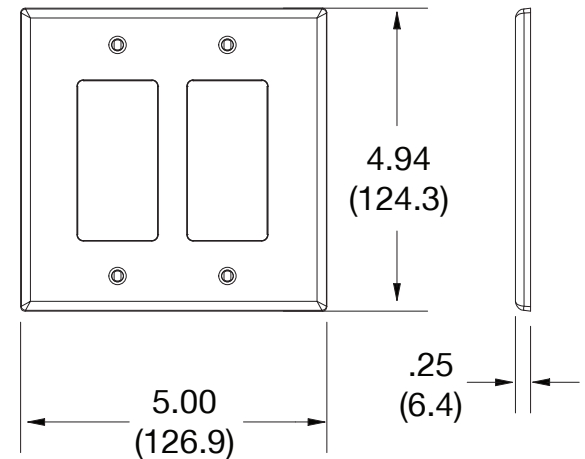

## Mid-Size Wallplate Decorator 2-Gang

### Ordering Information

Description	Gang	Color	UPC Number	Catalog Number
Mid-size blank box mount wallplate, smooth satin finish, for use with decorator devices	2	White	883778313837	<b>PJ262W</b>

### Specifications

Material	Polycarbonate thermoplastic
Thickness	.25 (6.4)
Orientation	Orientation
Mounting	Screw
Mounting Screws	Painted steel
Dimensions	4.94 in x 5.00 in x 0.25 in
Flammability	UL 94 V2

Dimensions in Inches (mm)

Specifications subject to change without notice