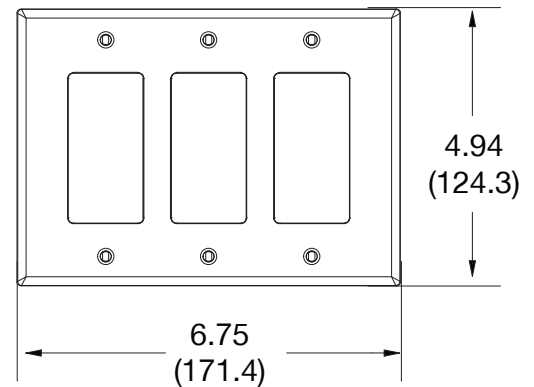

Mid-Size Wallplate Decorator 3-Gang

Features

- High-impact, self-extinguishing polycarbonate material
- More rigid; sharp lines and less dimpling
- Smooth satin finish; blends into wall with an optimum finish

Ordering Information

Description	Gang	Color	UPC Number	Catalog Number
Mid-size decorator wallplate, smooth satin finish, for use 3 decorator devices	3	Ivory	883778313875	PJ263I

Listings

cULus Listed

Specifications

Material	Polycarbonate thermoplastic
Thickness	.25 (6.4)
Orientation	Orientation
Mounting	Screw
Mounting Screws	Painted steel
Dimensions	4.88 in x 6.75 in x 0.25 in
Flammability	UL 94 V2