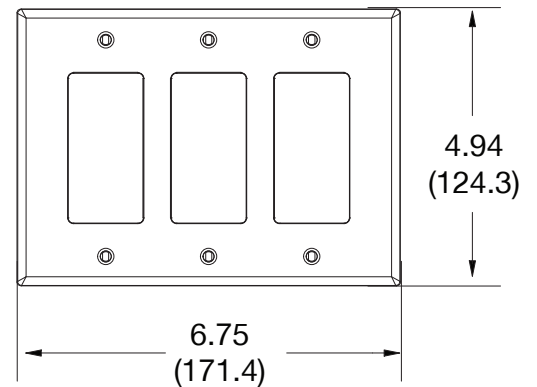

Mid-Size Wallplate Decorator 3-Gang

Features

- High-impact, self-extinguishing polycarbonate material
- More rigid; sharp lines and less dimpling
- Smooth satin finish; blends into wall with an optimum finish

Ordering Information

Description	Gang	Color	UPC Number	Catalog Number
Mid-size decorator wallplate, smooth satin finish, for use 3 decorator devices	3	Light Almond	883778313882	PJ263LA

Listings

cULus Listed

Specifications

Material	Polycarbonate thermoplastic
Thickness	.25 (6.4)
Orientation	Orientation
Mounting	Screw
Mounting Screws	Painted steel
Dimensions	4.88 in x 6.75 in x 0.25 in
Flammability	UL 94 V2