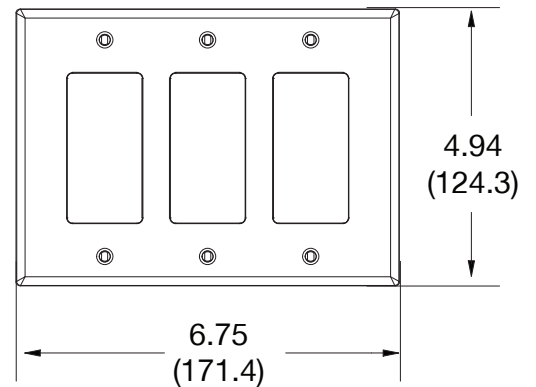

### Ordering Information

Description	Gang	Color	UPC Number	Catalog Number
Mid-size decorator wallplate, smooth satin finish, for use 3 decorator devices	3	White	883778313899	PJ263W

### Specifications

Material	Polycarbonate thermoplastic
Thickness	.25 (6.4)
Orientation	Orientation
Mounting	Screw
Mounting Screws	Painted steel
Dimensions	4.88 in x 6.75 in x 0.25 in
Flammability	UL 94 V2