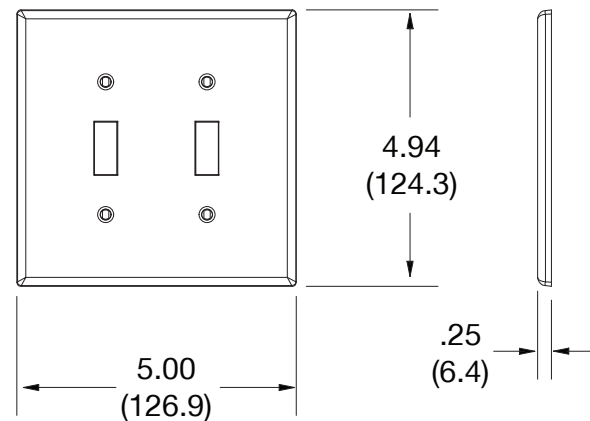

Wallplate Toggle 2-Gang

Features

- High-impact, self-extinguishing polycarbonate material
- More rigid; sharp lines and less dimpling
- Smooth satin finish; blends into wall with an optimum finish

Ordering Information

Description	Gang	Color	UPC Number	Catalog Number
Mid-size toggle wallplate, smooth satin finish, for use with 2 toggle switches	2	Gray	883778314100	PJ2GY

Listings

cULus Listed

Specifications

Material	Polycarbonate thermoplastic
Thickness	.25 (6.4)
Orientation	Orientation
Mounting	Screw
Mounting Screws	Painted steel
Dimensions	4.94 in x 5.00 in x 0.25 in
Flammability	UL 94 V2

Dimensions in Inches (mm)

Specifications subject to change without notice