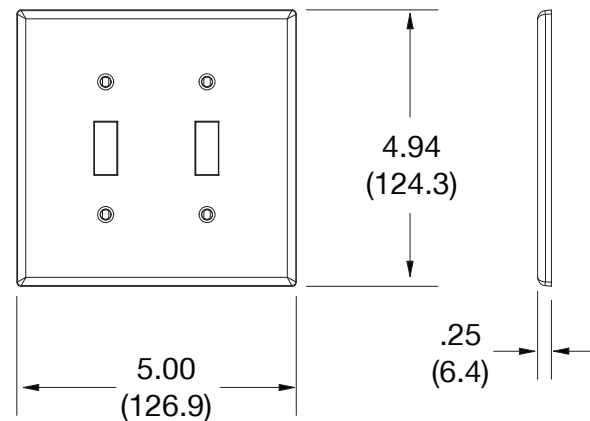

### Ordering Information

Description	Gang	Color	UPC Number	Catalog Number
Mid-size toggle wallplate, smooth satin finish, for use with 2 toggle switches	2	Red	883778314131	PJ2R

### Specifications

Material	Polycarbonate thermoplastic
Thickness	.25 (6.4)
Orientation	Orientation
Mounting	Screw
Mounting Screws	Painted steel
Dimensions	4.94 in x 5.00 in x 0.25 in
Flammability	UL 94 V2

Dimensions in Inches (mm)

Specifications subject to change without notice