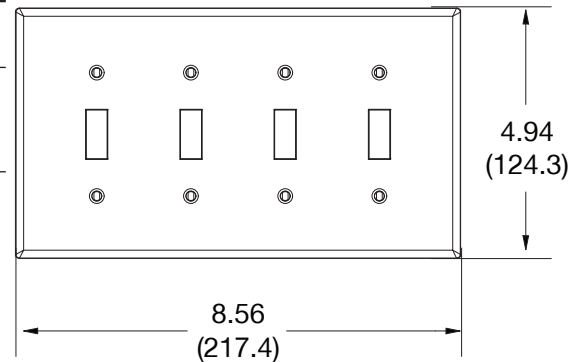

Mid-Size Wallplate Toggle 4-Gang

Features

- High-impact, self-extinguishing polycarbonate material
- More rigid; sharp lines and less dimpling
- Smooth satin finish; blends into wall with an optimum finish

Ordering Information

Description	Gang	Color	UPC Number	Catalog Number
Decorator wallplate, smooth satin finish, for use with 4 toggle devices	4	Ivory	883778314261	PJ4I

Listings

cULus Listed

Specifications

Material	Polycarbonate thermoplastic
Thickness	.25 (6.4)
Orientation	Orientation
Mounting	Screw
Mounting Screws	Painted steel
Dimensions	4.88 in x 8.56 in x 0.25 in
Flammability	UL 94 V2