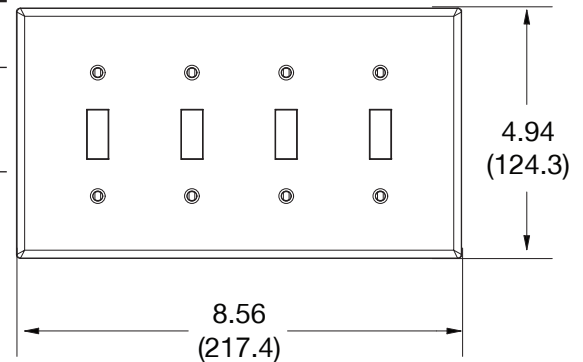

## Mid-Size Wallplate Toggle 4-Gang

### Ordering Information

Description	Gang	Color	UPC Number	Catalog Number
Decorator wallplate, smooth satin finish, for use with 4 toggle devices	4	Light Almond	883778314278	PJ4LA

### Specifications

Material	Polycarbonate thermoplastic
Thickness	.25 (6.4)
Orientation	Orientation
Mounting	Screw
Mounting Screws	Painted steel
Dimensions	4.88 in x 8.56 in x 0.25 in
Flammability	UL 94 V2