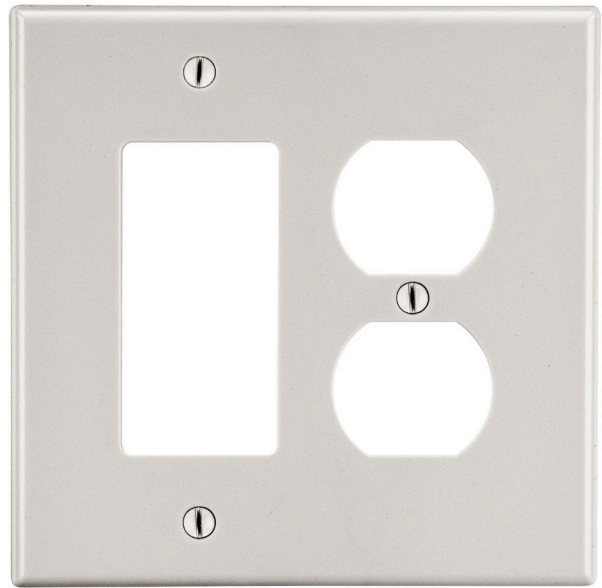

Mid-Size Wallplate Duplex and Decorator 2-Gang

Features

- High-impact, self-extinguishing polycarbonate material
- More rigid; sharp lines and less dimpling
- Smooth satin finish; blends into wall with an optimum finish

Ordering Information

Description	Gang	Color	UPC Number	Catalog Number
Duplex and decorator wallplate, smooth satin finish, for use with 1 duplex receptacle and 1 decorator device	2	Light Almond	883778314513	PJ826LA

Listings

cULus Listed

Specifications

Material	Polycarbonate thermoplastic
Thickness	.25 (6.4)
Orientation	Orientation
Mounting	Screw
Mounting Screws	Painted steel
Dimensions	4.94 in x 5.00 in x 0.25 in
Flammability	UL 94 V2