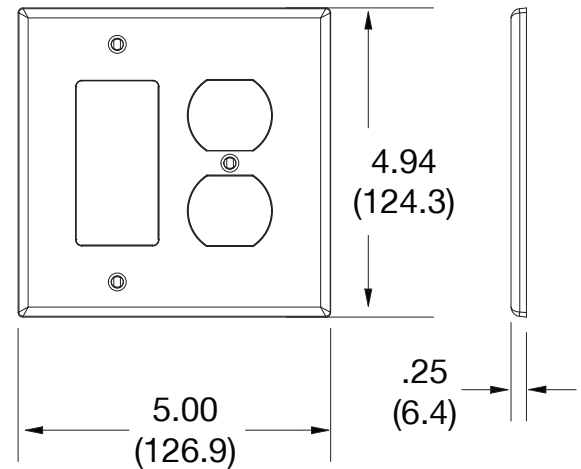

Mid-Size Wallplate Duplex and Decorator 2-Gang

Features

- High-impact, self-extinguishing polycarbonate material
- More rigid; sharp lines and less dimpling
- Smooth satin finish; blends into wall with an optimum finish

Ordering Information

Description	Gang	Color	UPC Number	Catalog Number
Duplex and decorator wallplate, smooth satin finish, for use with 1 duplex receptacle and 1 decorator device	2	Light Almond	883778314513	PJ826LA

Listings

cULus Listed

Specifications

Material	Polycarbonate thermoplastic
Thickness	.25 (6.4)
Orientation	Orientation
Mounting	Screw
Mounting Screws	Painted steel
Dimensions	4.94 in x 5.00 in x 0.25 in
Flammability	UL 94 V2