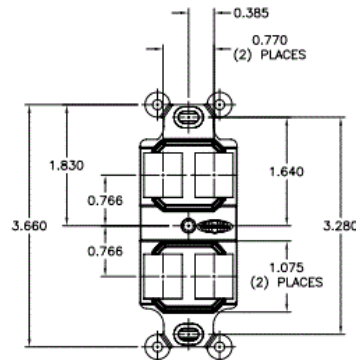

### Specifications

Plate Material High-impact thermoplastic (UL 94V-0)

KEYSTONE OPENING