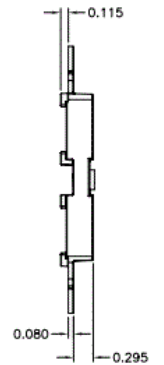

### Specifications

Plate Material High-impact thermoplastic (UL 94V-0)

KEYSTONE OPENING