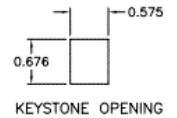

Duplex 106 Outlet Frame

Features

- 4-Port
- Integrates with all Hubbell keystone connections (AV, data, and fiber)

Ordering Information

Description	Color	Catalog No.	UPC
iStation Duplex 106 Outlet Frame, 4-Port	Office White	Q106O	662620823324

Listings

UL and cUL Listed 1863
RoHS Compliant

Specifications

Plate Material High-impact thermoplastic (UL 94V-0)