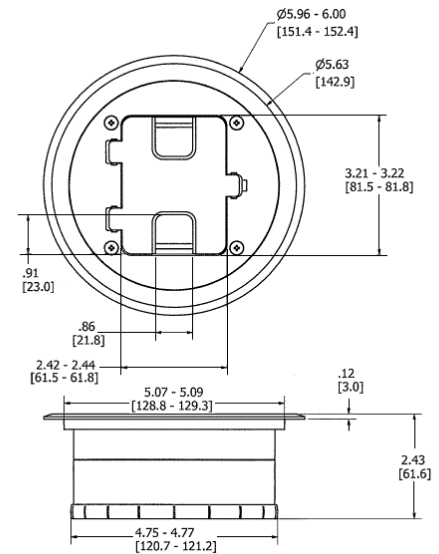

Floor Boxes

Residential Delivery Systems

Non-Metallic Floor Box For Concrete Floors

HUBBELL

Features

- Cut box after pour for height adjustment
- Pre-assembled flange, cover and leveling ring
- Recessed receptacle minimizes plug protrusion

Ordering Information

Description	Device Color	UPC	Catalog Number
Flange and hinged	Brass	883778300004	RF406BR

Specifications

Material	Solid Brass
----------	-------------

Online Resources

[Customer Use Drawing](#)