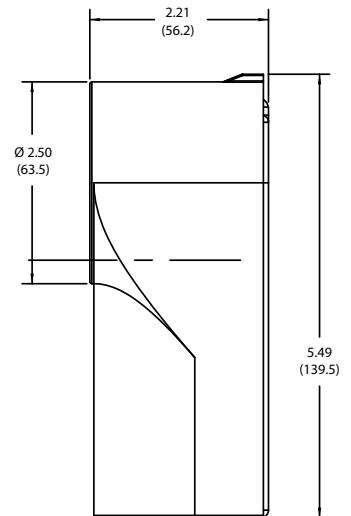

## Ordering Information

Description	Color	UPC	Catalog Number
TradeSelect Flush Mount Receptacle for 1- or 2-Gang Box 30A 125/250V 3 Pole, 4 Wire with Ground	Black	883778100819	RR430

## Electrical

Amperage Rating	30 A
Connectivity	Pressure Terminal Screws
Current / Amperage Rating	30 A
Current Rating	30 A
Phase	Single Phase
Voltage Rating	125/250 V
Voltage Rating Description	125/250 V
Wattage	7500
Number Of Wires	4-Wire
Wire Size	#10 AWG