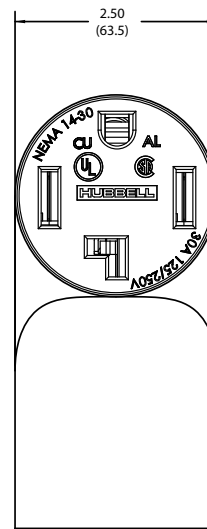

## Ordering Information

Description	Color	UPC	Catalog Number
TradeSelect Flush Mount Receptacle for 1- or 2-Gang Box 30A 125/250V 3 Pole, 4 Wire with Ground	Black	883778100819	RR430

## Listings

UL Listed

## Electrical

Amperage Rating	30 A
Connectivity	Pressure Terminal Screws
Current / Amperage Rating	30 A
Current Rating	30 A
Phase	Single Phase
Voltage Rating	125/250 V
Voltage Rating Description	125/250 V
Wattage	7500
Number Of Wires	4-Wire
Wire Size	#10 AWG