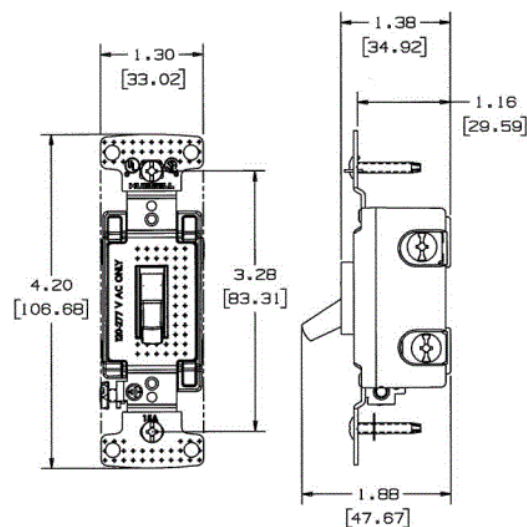

### Ordering Information

Description	Color	UPC Number	Catalog Number
Toggle, Self-Grounding, Push & Side Wire	Ivory	883778101335	RS415I

### Specifications

Top Material	Plastic
Base Material	Plastic
Toggle Material	Plastic
Contacts	Silver Alloy
Terminal Screws	Brass
Auto Grounding Mounting Bridge	Zinc-Plated Steel
Ground Screw	Steel (Green)
Mounting Screw	Zinc-Plated Steel

### Online Resources

Customer Sales Drawing  
eCatalog  
Installation Instructions

Dimensions in Inches (mm)

Specifications subject to change without notice.