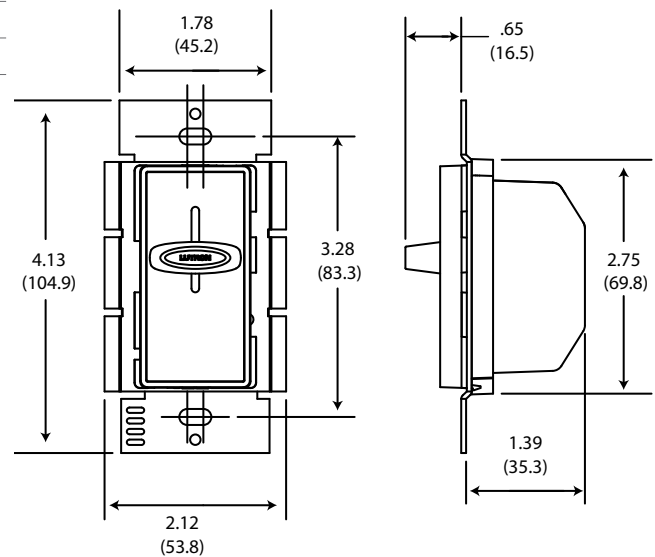

Listings

CSA Certified

Specifications

Color	Natural (white) nylon
Material	Thermoplastic
Material - Mounting Hardware	Screw Mounting

Performance

Max. Continuous Current	20 A
Max. Working Voltage	120V AC
Overload	Minimum 4.8 times rated current for 100 cycles
Temperature Rise	30°C maximum at rated current
Terminal Accommodations	#18 AWG 6 inch leads
Flammability	UL 94V-2
Operating Temperature	Max. continuous: 75°C; Min. continuous: -40°C without impact

Links

- [Customer Drawings](#)
- [Installation Instructions](#)
- [Media](#)