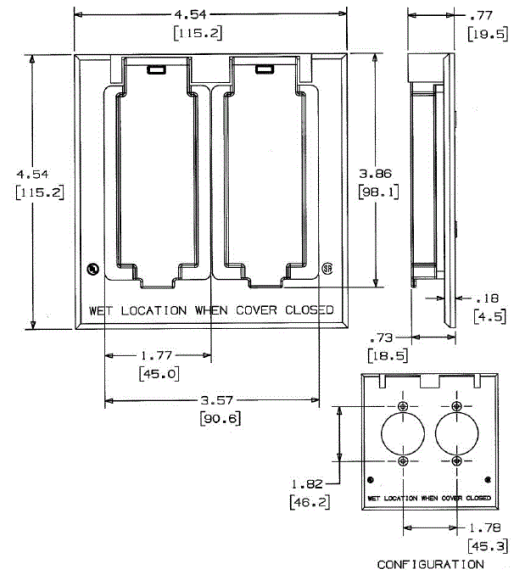

Wallplates
 Weatherproof Covers for Duplex, GFCI,
 Surge Receptacles and Style Line® Devices

HUBBELL

Ordering Information

Description	Color	Catalog Number	UPC
2-gang, 1.40 in. (35.6) cover, vertical mounting	Gray	RW51380	883778119507

Listings

UL Listed
 CSA Certified

Specifications

Material	Zinc, painted gray
Gasket	Foam
Mounting Screws	Zinc plated steel

Online Resources

Customer Use Drawing
 eCatalog

Dimensions in Inches (mm)

Specifications subject to change without notice.