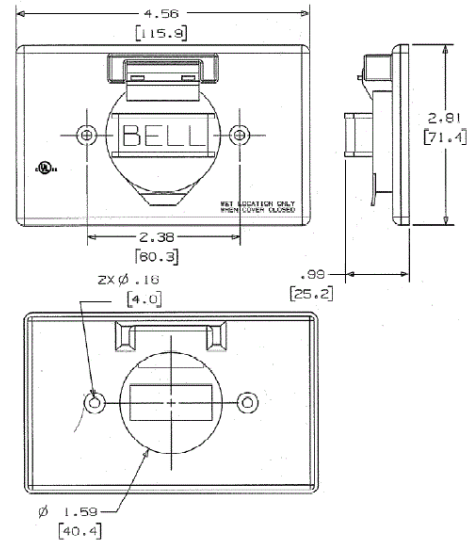

Wallplates
 Weatherproof Covers for Duplex, GFCI,
 Surge Receptacles and Style Line® Devices

HUBBELL

Ordering Information

Description	Color	Catalog Number	UPC
1-gang, 1.40 in. (35.6) cover, horizontal mounting	Gray	RW51520	883778119538

Listings

UL Listed
 CSA Certified

Specifications

Material	Zinc, painted gray
Gasket	Foam
Mounting Screws	Zinc plated steel

Online Resources

Customer Use Drawing
 eCatalog

Dimensions in Inches (mm)

Specifications subject to change without notice.