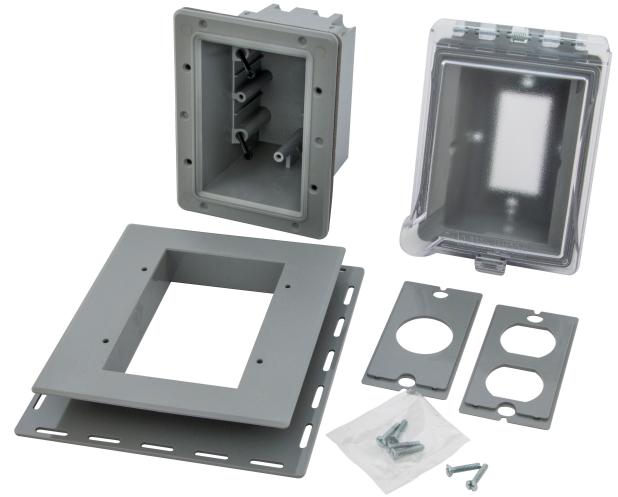

Wall Plates  
Weatherproof Plates  
Non-Metallic, Extra Duty, Recessed Cover

## Features

- NEMA Type 3R, NEC compliant
- Meets extra-duty rating
- Recessed low profile
- Mounts horizontally or vertically

## Ordering Information

Description	Device Color	UPC	Catalog Number
Weatherproof Non-Metallic, Extra Duty, Recessed Cover	Clear/Gray	883778309694	RW5420CG

## Specifications

Cover	Clear Polycarbonate
Base	Polycarbonate
Gasket	Silicon