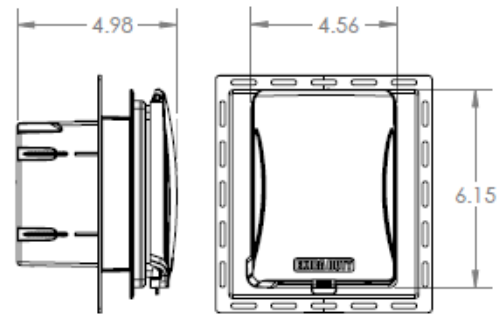

# HUBBELL

**Features**

- NEMA Type 3R, NEC compliant
- Meets extra-duty rating
- Recessed low profile
- Mounts horizontally or vertically

**Ordering Information**

Description	Device Color	UPC	Catalog Number
Weatherproof Non-Metallic, Extra Duty, Recessed Cover	Clear/Bronze	883778309717	RW5420CZ

**Listings**

cULus Listed  
 UL 94

**Specifications**

Cover	Clear Polycarbonate
Base	Polycarbonate
Gasket	Silicon

**Performance**

Environmental	
Weatherproof	3R Rated
Flammability	UL V0
Operating Temperatures	Maximum continuous 60°C minimum -40°C (without impact)

Dimensions in Inches (mm)

Specifications subject to change without notice.