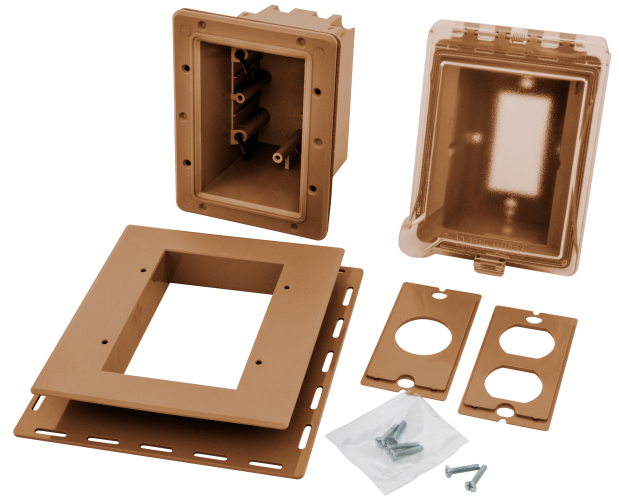

Wall Plates  
 Weatherproof Plates  
 Non-Metallic, Extra Duty, Recessed Cover

# HUBBELL

**Features**

- NEMA Type 3R, NEC compliant
- Meets extra-duty rating
- Recessed low profile
- Mounts horizontally or vertically

**Ordering Information**

Description	Device Color	UPC	Catalog Number
Weatherproof Non-Metallic, Extra Duty, Recessed Cover	Clear/Bronze	883778309717	RW5420CZ

**Listings**

cULus Listed  
 UL 94

**Specifications**

Cover	Clear Polycarbonate
Base	Polycarbonate
Gasket	Silicon

**Performance**

Environmental	
Weatherproof	3R Rated
Flammability	UL V0
Operating Temperatures	Maximum continuous 60°C minimum -40°C (without impact)