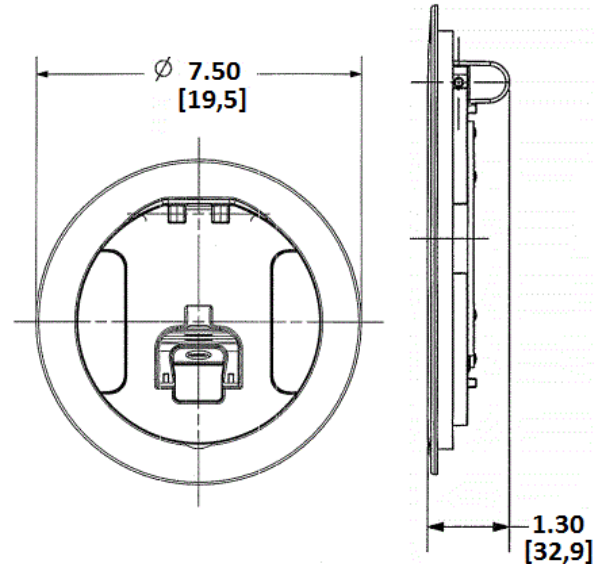

## Ordering Information

- Compatible with S1R6PTFIT

<b>Catalog Number</b> S1R6CVRBLK	<b>UPC Number</b> 783585443454	<b>Style</b> Surface
<b>Finish</b> Black Powder Coat	<b>Flange Diameter</b> 7.5 Inches	<b>Finished Floor Insert</b> No

## Specifications

Cover Material	Die Cast Aluminum
Flange height	0.13 in.
Load Rating	1000 lbs. static load through 3" diameter mandrel (w/ 2x safety factor)

## Online Resources

Customer Use Drawing  
eCatalog  
Installation Instructions

Dimensions in Inches (mm)

Specifications subject to change without notice.