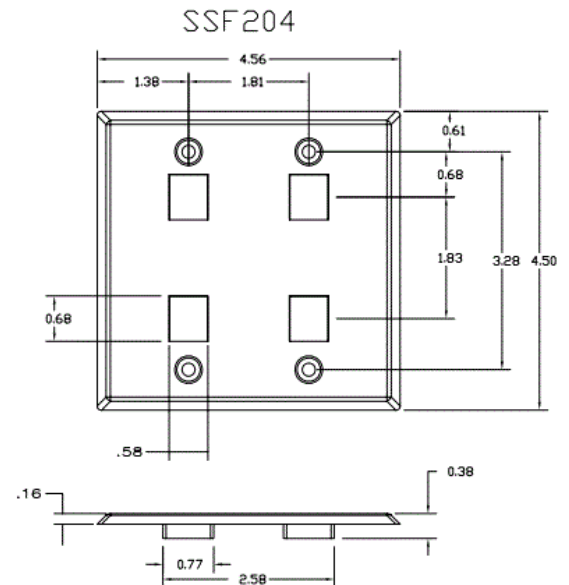

iStation
Wallplates

HUBBELL

Stainless Steel Plate, Front Loading

Features

- Fits all Hubbell keystone connections (AV, data and fiber)
- Secure; Requires removal to access connectivity
- Rear, Flush Mounting Improves Tamper-Resistance
- Manufactured From Type 430 Stainless Steel, Brushed Finish

Ordering Information

Description	Color	Catalog No.	UPC
iStation Stainless Steel Plate, Rear Loading, Double Gang, 4-Port	Silver	SSF204	662620837574

Listings

UL and cUL Listed 1863
RoHS Compliant

Specifications

Keystone	Fits all Hubbell keystone connections (AV, data and fiber)
Plate Material	Type 430 stainless steel

Applications

Medical Facilities
Laboratories
Manufacturing Plants
Education Facilities

Online Resources