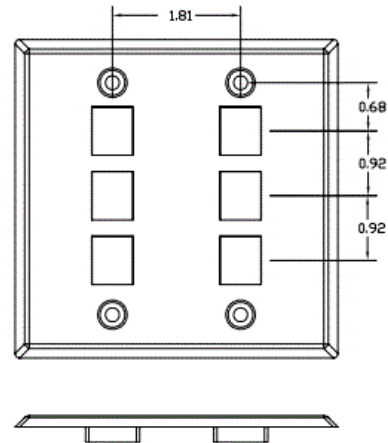

iStation
Wallplates

HUBBELL

Stainless Steel Plate, Front Loading

Features

- Fits all Hubbell keystone connections (AV, data and fiber)
- Secure; Requires removal to access connectivity
- Rear, Flush Mounting Improves Tamper-Resistance
- Manufactured From Type 430 Stainless Steel, Brushed Finish

Ordering Information

Description	Color	Catalog No.	UPC
iStation Stainless Steel Plate, Rear Loading, Double Gang, 6-Port	Silver	SSF206	662620818085

Listings

UL and cUL Listed 1863
RoHS Compliant

Specifications

Keystone	Fits all Hubbell keystone connections (AV, data and fiber)
Plate Material	Type 430 stainless steel

Applications

Medical Facilities
Laboratories
Manufacturing Plants
Education Facilities

SSF206

Online Resources