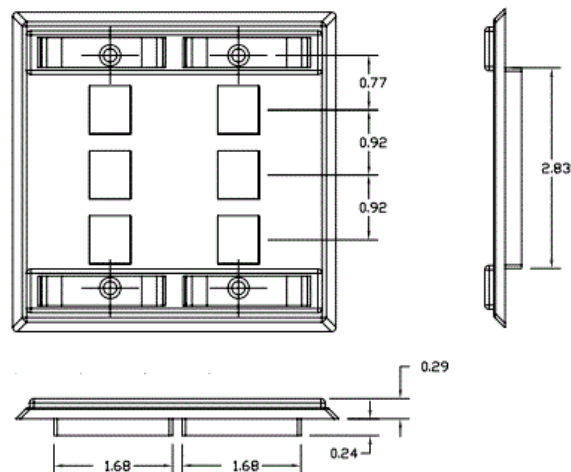

Applications

Medical Facilities
Laboratories
Manufacturing Plants
Education Facilities

Online Resources

eCatalog