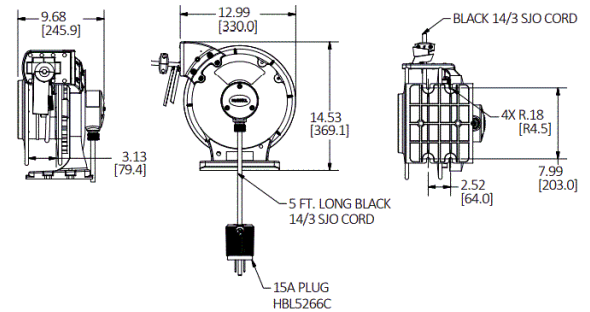

Wire Management Products

Cord and Cable Reels

Industrial Power Cord Reels

HUBBELL

Features

- Durable, Corrosion Resistant Cast Aluminum Construction
- UL Type 1
- Multi-Position Guide Arm can be mounted in two different positions
- Positive Latch mechanism automatically maintains desired cord length
- Ratchet Lock can be disengaged in field for constant tension applications

Ordering Information

Description	UPC	Catalog Number
Yellow Industrial Reel with Black Portable Outlet Box and (1) 15A Duplex Receptacle, UL Type 1, 25 Ft, #14/3 SJO, 15 A, 125 VAC	783585585505	HBLI25143R15M1Y

Listings

cULus Listed

Specifications

Spool	Aluminum
Guide Frame	Thermoplastic
Cord	Copper
Internal Terminals	Copper Alloy
Ball Stopper	Thermoplastic
Fitting	Aluminum

Performance

Electrical	
Amperage	15 A
Max. Working Voltage	125V AC
Number of Wires	3-Wire

Environmental

Moisture Resistance	Dry, Indoor, Non-Hazardous Locations - UL Type 1

Complementary Products

Pivot Base	HBLI340PB
Mounting Bracket	HBLIMB
Ball Stop	HBLI16BS

Online Resources

Customer Sales Drawing
eCatalog
Installation Instructions

Dimensions in Inches (mm)

Specifications subject to change without notice.