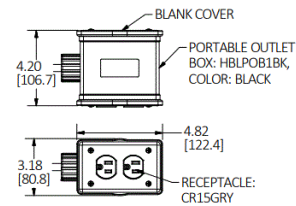

Wire Management Products

Cord and Cable Reels

Industrial Power Cord Reels

HUBBELL

Features

- Durable, Corrosion Resistant Cast Aluminum Construction
- UL Type 1
- Multi-Position Guide Arm can be mounted in two different positions
- Positive Latch mechanism automatically maintains desired cord length
- Ratchet Lock can be disengaged in field for constant tension applications

Ordering Information

Description	UPC	Catalog Number
Yellow Industrial Reel with Black Portable Outlet Box and (1) 15A Duplex Receptacle, UL Type 1, 25 Ft, #14/3 SJO, 15 A, 125 VAC	783585585505	HBLI25143R15M1Y

Listings

cULus Listed

Specifications

Spool	Aluminum
Guide Frame	Thermoplastic
Cord	Copper
Internal Terminals	Copper Alloy
Ball Stopper	Thermoplastic
Fitting	Aluminum

Performance

Electrical	
Amperage	15 A
Max. Working Voltage	125V AC
Number of Wires	3-Wire

Environmental

Moisture Resistance	Dry, Indoor, Non-Hazardous Locations - UL Type 1

Complementary Products

Pivot Base	HBLI340PB
Mounting Bracket	HBLIMB
Ball Stop	HBLI16BS

Online Resources

Customer Sales Drawing
eCatalog
Installation Instructions

Dimensions in Inches (mm)

Specifications subject to change without notice.