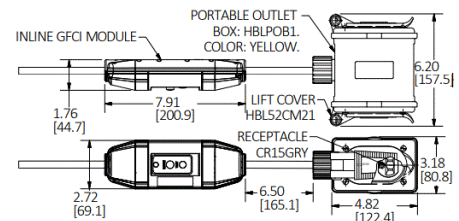

Wire Management Products

Cord and Cable Reels

Industrial Power Cord Reels

HUBBELL

Features

- Durable, Corrosion Resistant Cast Aluminum Construction
- UL Type 1
- Multi-Position Guide Arm can be mounted in two different positions
- Positive Latch mechanism automatically maintains desired cord length
- Ratchet Lock can be disengaged in field for constant tension applications

Ordering Information

Description

Yellow Industrial Reel with Yellow Portable Outlet Box, GFCI Module and (2) 15A Duplex Receptacles, UL Type 1, 35 Ft, #14/3 SJO, 15 A, 125 VAC

UPC

783585585260

Catalog Number

HBLI35143GF215Y

Listings

cULus Listed

Specifications

Spool	Aluminum
Guide Frame	Thermoplastic
Cord	Copper
Internal Terminals	Copper Alloy
Ball Stopper	Thermoplastic
Fitting	Aluminum

Performance

Electrical

Amperage	15 A
Max. Working Voltage	125V AC
Number of Wires	3-Wire

Environmental

Moisture Resistance Dry, Indoor, Non-Hazardous Locations - UL Type 1

Complementary Products

Pivot Base	HBLI340PB
Mounting Bracket	HBLIMB
Ball Stop	HBLI16BS

Online Resources

Customer Sales Drawing
eCatalog
Installation Instructions

Dimensions in Inches (mm)

Specifications subject to change without notice.