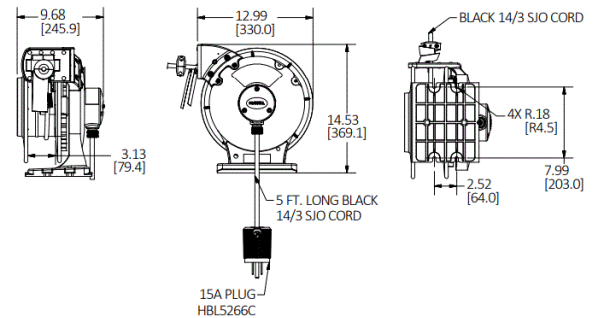

Wire Management Products

Cord and Cable Reels

Industrial Power Cord Reels

HUBBELL

Features

- Durable, Corrosion Resistant Cast Aluminum Construction
- UL Type 1
- Multi-Position Guide Arm can be mounted in two different positions
- Positive Latch mechanism automatically maintains desired cord length
- Ratchet Lock can be disengaged in field for constant tension applications

Ordering Information

Description

Yellow Industrial Reel with Yellow Portable Outlet Box, GFCI Module and (2) 15A Duplex Receptacles, UL Type 1, 35 Ft, #14/3 SJO, 15 A, 125 VAC

UPC

783585585260

Catalog Number

HBLI35143GF215Y

Listings

cULus Listed

Specifications

Spool	Aluminum
Guide Frame	Thermoplastic
Cord	Copper
Internal Terminals	Copper Alloy
Ball Stopper	Thermoplastic
Fitting	Aluminum

Performance

Electrical

Amperage	15 A
Max. Working Voltage	125V AC
Number of Wires	3-Wire

Environmental

Moisture Resistance Dry, Indoor, Non-Hazardous Locations - UL Type 1

Complementary Products

Pivot Base	HBLI340PB
Mounting Bracket	HBLIMB
Ball Stop	HBLI16BS

Online Resources

Customer Sales Drawing
eCatalog
Installation Instructions

Dimensions in Inches (mm)

Specifications subject to change without notice.