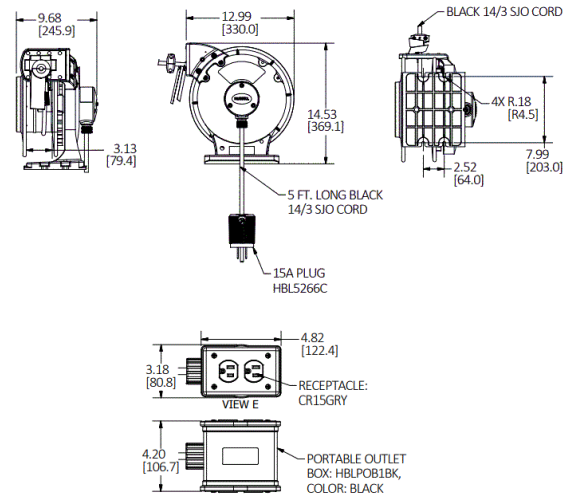

Wire Management Products

Cord and Cable Reels

Industrial Power Cord Reels

HUBBELL

Features

- Durable, Corrosion Resistant Cast Aluminum Construction
- UL Type 1
- Multi-Position Guide Arm can be mounted in two different positions
- Positive Latch mechanism automatically maintains desired cord length
- Ratchet Lock can be disengaged in field for constant tension applications

Ordering Information

Description	UPC	Catalog Number
Yellow Industrial Reel with Black Portable Outlet Box and (2) 15A Duplex Receptacles, UL Type 1, 45 Ft, #14/3 SJO, 15 A, 125 VAC	783585669960	HBLI45143R215M1Y

Listings

cULus Listed

Specifications

Spool	Aluminum
Guide Frame	Thermoplastic
Cord	Copper
Internal Terminals	Copper Alloy
Ball Stopper	Thermoplastic
Fitting	Aluminum

Performance

Electrical	
Amperage	15 A
Max. Working Voltage	125V AC
Number of Wires	3-Wire

Environmental

Moisture Resistance	Dry, Indoor, Non-Hazardous Locations - UL Type 1

Complementary Products

Pivot Base	HBLI340PB
Mounting Bracket	HBLIMB
Ball Stop	HBLI16BS

Online Resources

Customer Sales Drawing
eCatalog
Installation Instructions

Dimensions in Inches (mm)

Specifications subject to change without notice.