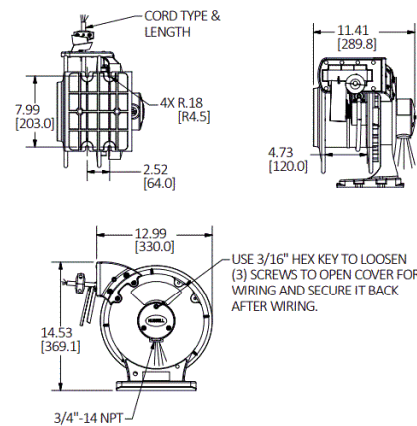

Wire Management Products

Cord and Cable Reels

Weatherproof Cord Reels

HUBBELL

Features

- Durable, Corrosion Resistant Cast Aluminum Construction
- UL Type 4
- Multi-Position Guide Arm can be mounted in two different positions
- Positive Latch mechanism automatically maintains desired cord length
- Ratchet Lock can be disengaged in field for constant tension applications

Ordering Information

Description	UPC	Catalog Number
Yellow Weatherproof Reel, UL Type 4, 35 Ft, #10/3 SOW, 30 A, 600 VAC	783585585833	HBLW35103

Listings

cULus Listed

Specifications

Spool	Aluminum
Guide Frame	Thermoplastic
Cord	Copper
Internal Terminals	Copper Alloy
Ball Stopper	Thermoplastic
Fitting	Aluminum

Complementary Products

Pivot Base	HBLI340PB
Mounting Bracket	HBLIMB
Ball Stop	HBLI10BS

Online Resources

Customer Sales Drawing
eCatalog
Installation Instructions

Dimensions in Inches (mm)

Specifications subject to change without notice.