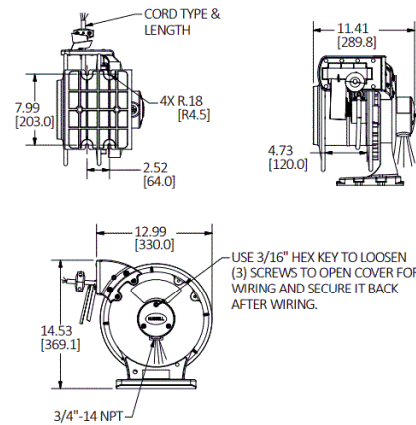

Wire Management Products

Cord and Cable Reels

Weatherproof Cord Reels

HUBBELL

Features

- Durable, Corrosion Resistant Cast Aluminum Construction
- UL Type 4
- Multi-Position Guide Arm can be mounted in two different positions
- Positive Latch mechanism automatically maintains desired cord length
- Ratchet Lock can be disengaged in field for constant tension applications

Ordering Information

Description	UPC	Catalog Number
Yellow Weatherproof Reel, UL Type 4, 35 Ft, #10/4 SOW, 30 A, 600 VAC	783585585840	HBLW35104

Listings

cULus Listed

Specifications

Spool	Aluminum
Guide Frame	Thermoplastic
Cord	Copper
Internal Terminals	Copper Alloy
Ball Stopper	Thermoplastic
Fitting	Aluminum

Complementary Products

Pivot Base	HBLI340PB
Mounting Bracket	HBLIMB
Ball Stop	HBLI10BS

Online Resources

Customer Sales Drawing
eCatalog
Installation Instructions

Dimensions in Inches (mm)

Specifications subject to change without notice.