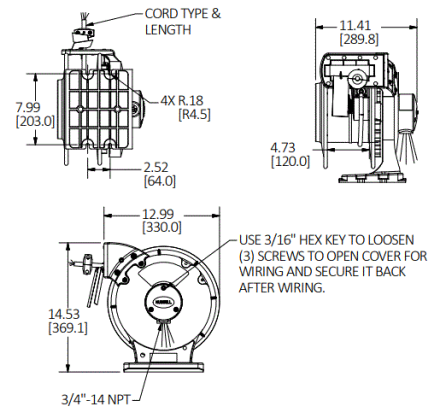

Ordering Information

Description	UPC	Catalog Number
Yellow Weatherproof Reel, UL Type 4, 35 Ft, #12/3 SOW, 20 A, 600 VAC	783585585819	HBLW35123

Listings

cULus Listed

Specifications

Spool	Aluminum
Guide Frame	Thermoplastic
Cord	Copper
Internal Terminals	Copper Alloy
Ball Stopper	Thermoplastic
Fitting	Aluminum

Complementary Products

Pivot Base	HBLI340PB
Mounting Bracket	HBLIMB
Ball Stop	HBLI14BS

Online Resources

Customer Sales Drawing
eCatalog
Installation Instructions

Dimensions in Inches (mm)

Specifications subject to change without notice.