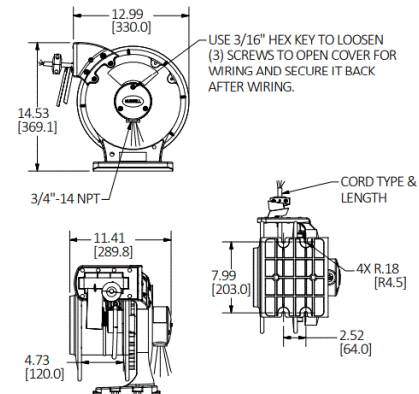

Wire Management Products

Cord and Cable Reels

Weatherproof Cord Reels

HUBBELL

Features

- Durable, Corrosion Resistant Cast Aluminum Construction
- UL Type 4
- Multi-Position Guide Arm can be mounted in two different positions
- Positive Latch mechanism automatically maintains desired cord length
- Ratchet Lock can be disengaged in field for constant tension applications

Ordering Information

Description	UPC	Catalog Number
White Weatherproof Reel, UL Type 4, 35 Ft, #12/3 SOW, 20 A, 600 VAC	783585586045	HBLW35123W

Listings

cULus Listed

Specifications

Spool	Aluminum
Guide Frame	Thermoplastic
Cord	Copper
Internal Terminals	Copper Alloy
Ball Stopper	Thermoplastic
Fitting	Aluminum

Complementary Products

Pivot Base	HBLI340PB
Mounting Bracket	HBLIMB
Ball Stop	HBLI14BS

Online Resources

Customer Sales Drawing
eCatalog
Installation Instructions

Dimensions in Inches (mm)

Specifications subject to change without notice.