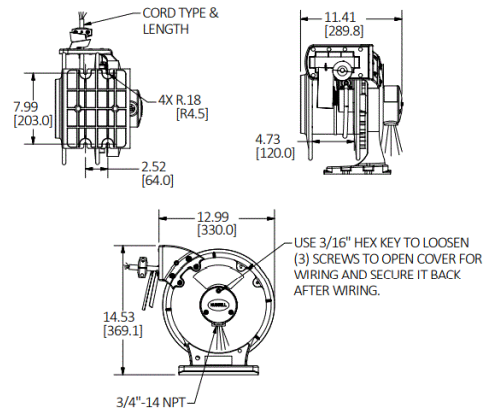

Wire Management Products

Cord and Cable Reels

Weatherproof Cord Reels

HUBBELL

Features

- Durable, Corrosion Resistant Cast Aluminum Construction
- UL Type 4
- Multi-Position Guide Arm can be mounted in two different positions
- Positive Latch mechanism automatically maintains desired cord length
- Ratchet Lock can be disengaged in field for constant tension applications

Ordering Information

Description	UPC	Catalog Number
Yellow Weatherproof Reel, UL Type 4, 45 Ft, #12/3 SOW, 20 A, 600 VAC	783585585741	HBLW45123

Listings

cULus Listed

Specifications

Spool	Aluminum
Guide Frame	Thermoplastic
Cord	Copper
Internal Terminals	Copper Alloy
Ball Stopper	Thermoplastic
Fitting	Aluminum

Complementary Products

Pivot Base	HBLI340PB
Mounting Bracket	HBLIMB
Ball Stop	HBLI14BS

Online Resources

Customer Sales Drawing
eCatalog
Installation Instructions

Dimensions in Inches (mm)

Specifications subject to change without notice.