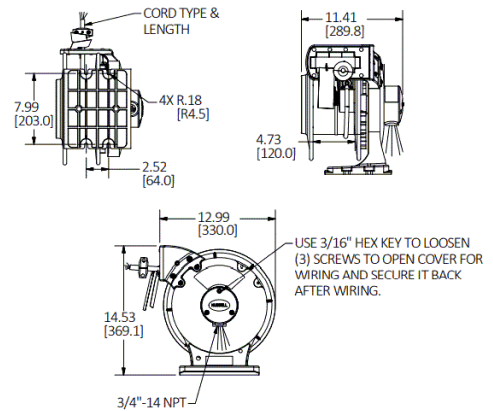

Environmental

Moisture Resistance	Dry, Indoor and Wet and Damp Outdoor, Non-Hazardous Locations - UL Type 4

Complementary Products

Pivot Base	HBLI340PB
Mounting Bracket	HBLIMB
Ball Stop	HBLI14BS

Online Resources

Customer Sales Drawing
eCatalog
Installation Instructions

Dimensions in Inches (mm)

Specifications subject to change without notice.