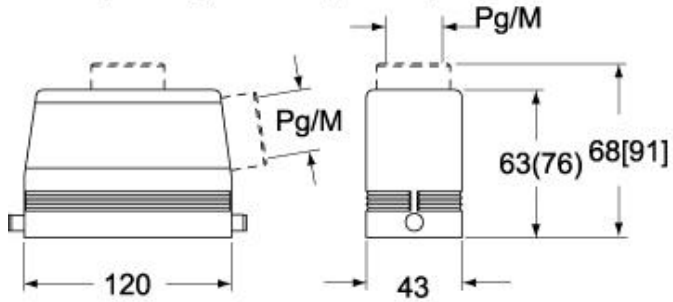

Part number

CAOT 24.5 L

Catalogue drawings

**CHO L (CAO L) - MHO L [MAO L]
CHV L [CAV L] - MHV L (MAV L)**