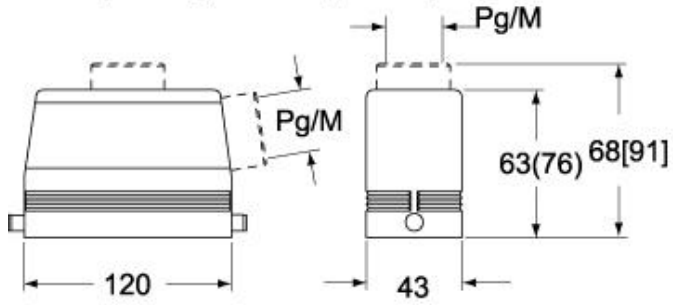

Part number

CAOT 24.6 L

Catalogue drawings

**CHO L (CAO L) - MHO L [MAO L]
CHV L [CAV L] - MHV L (MAV L)**